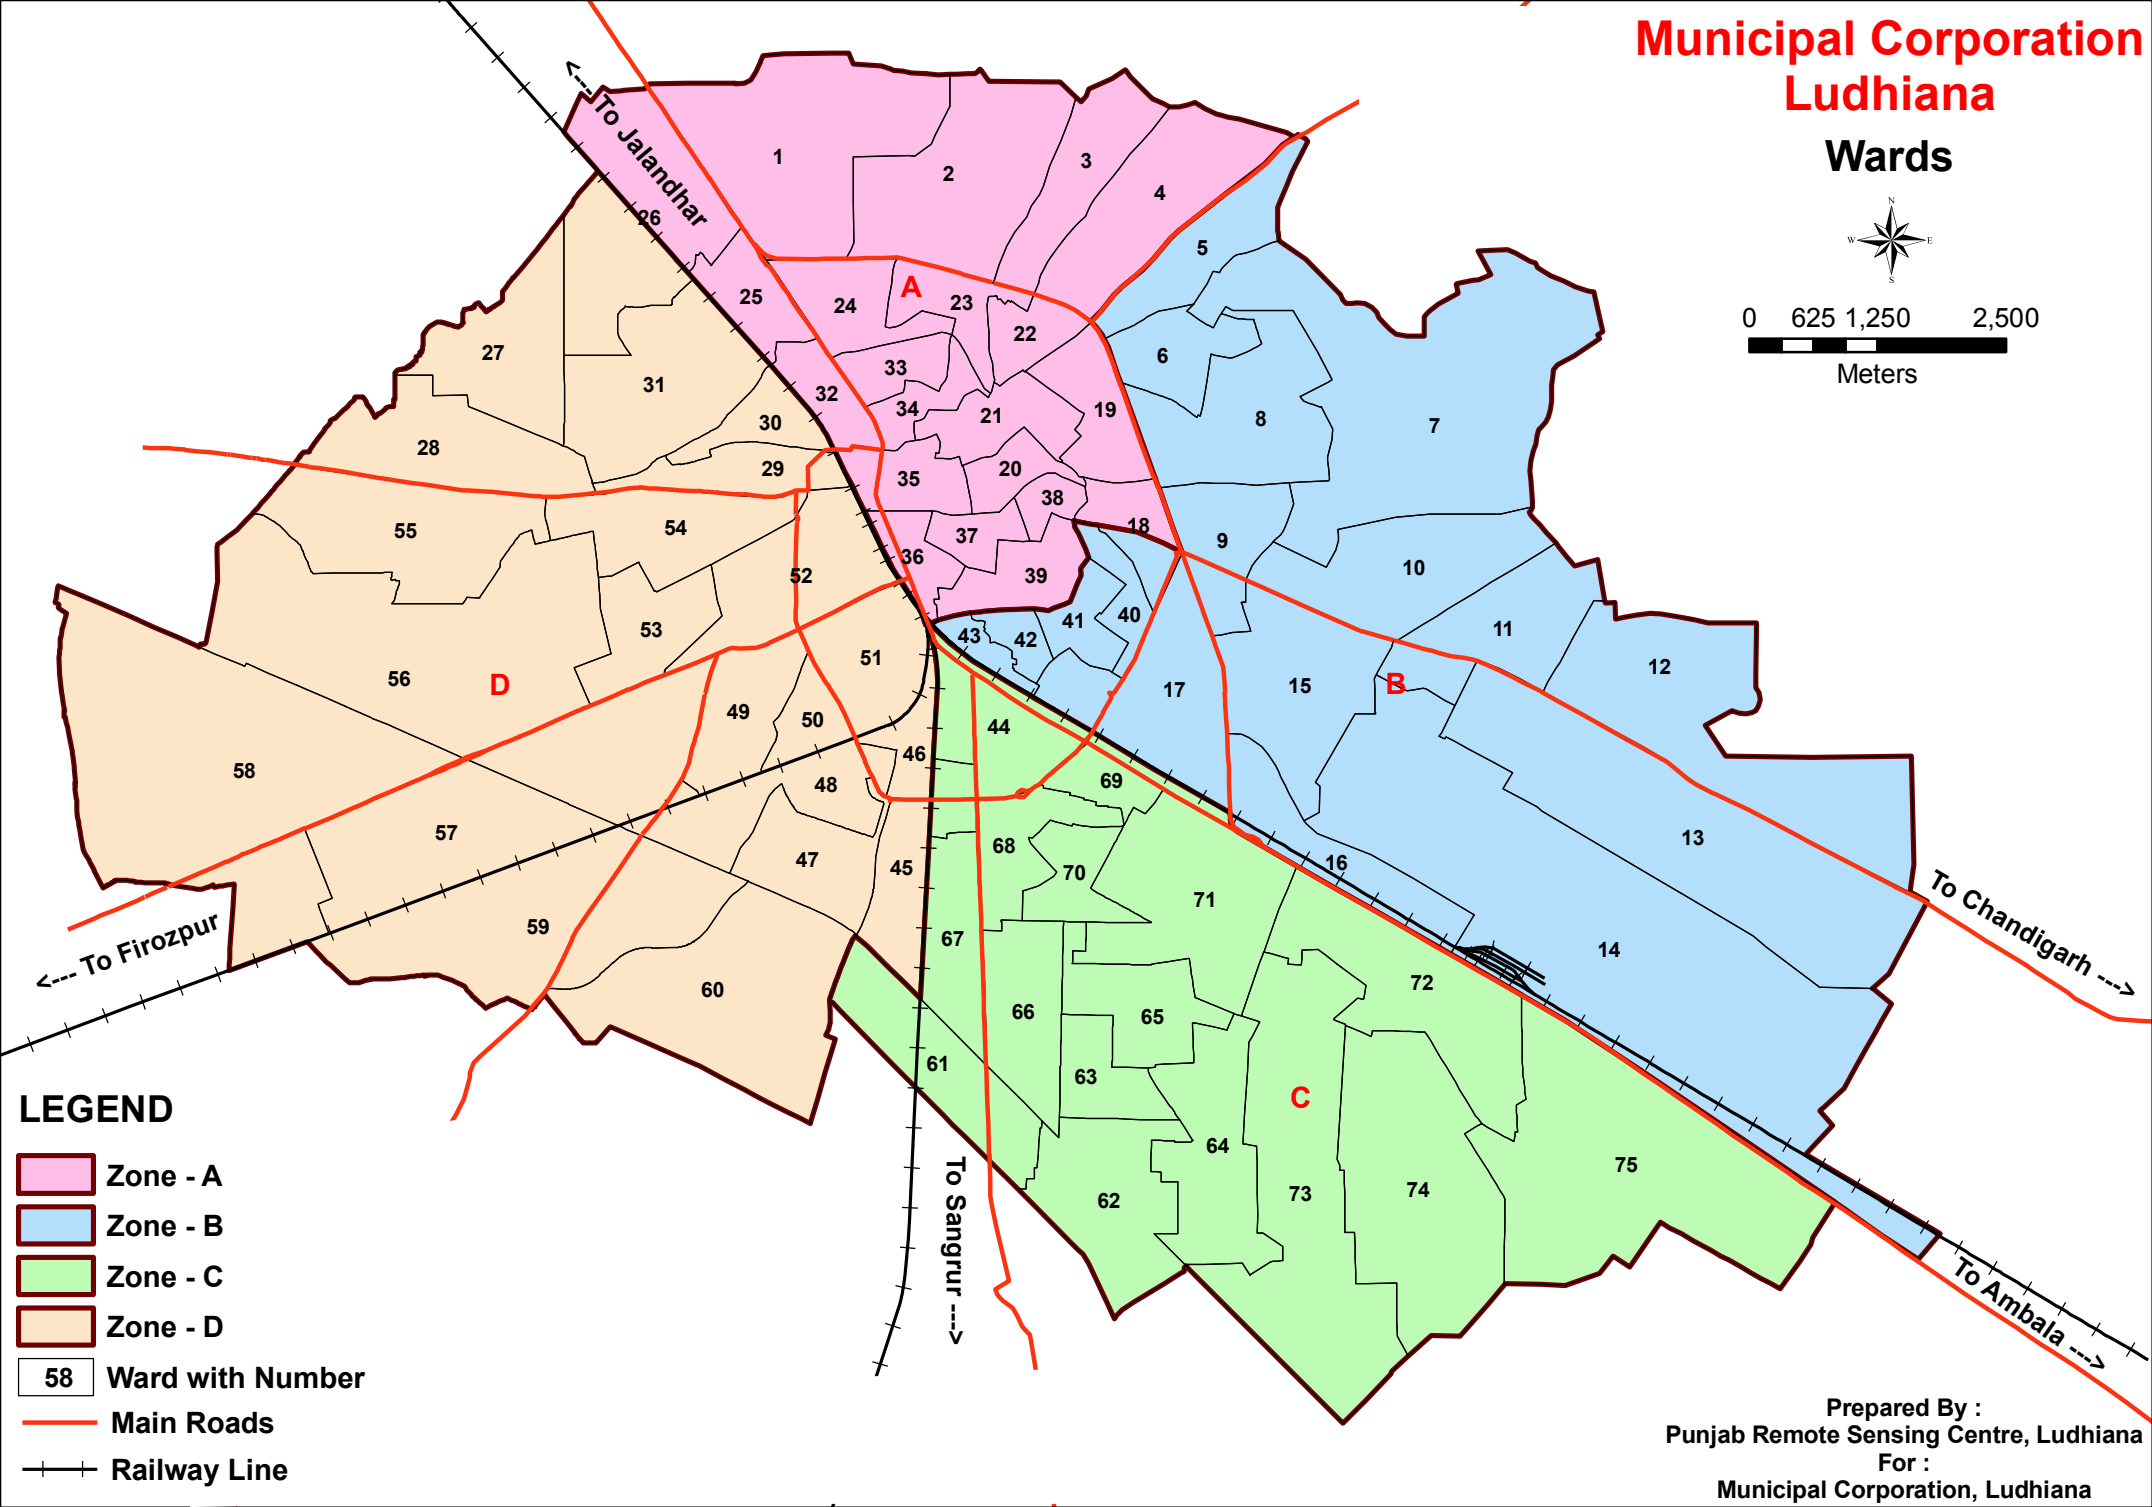

Municipal Corporation Ludhiana

Wards

0 625 1,250 2,500

Meters

LEGEND

- Zone - A
- Zone - B
- Zone - C
- Zone - D

58 Ward with Number

Main Roads

Railway Line

Prepared By :
Punjab Remote Sensing Centre, Ludhiana
For :
Municipal Corporation, Ludhiana